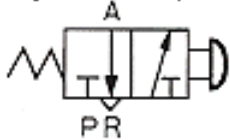

*F.O.F	21N(2.1kgf)
P.T.	4.9mm
O.T.	1.6mm
T.T.	6.5mm

Color: Red Green Black

Panel mounting hole

Push Button (flush):

- VT 1305

Symbol: 3-port

Condition: *0.5Mpa (5.1 kg/cm²):

*F.O.F	21N(2.1kgf)
P.T.	4.9mm
O.T.	1.6mm
T.T.	6.5mm