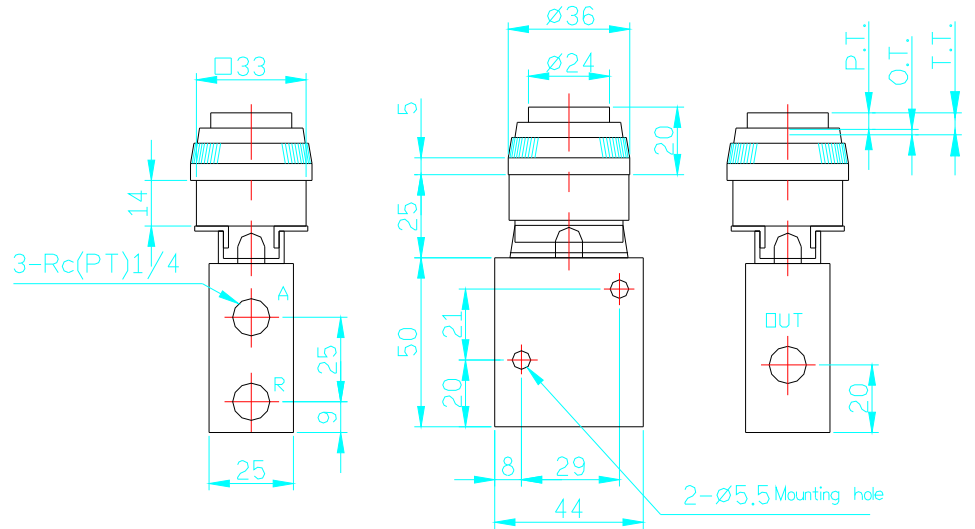

Symbol: 3-port

Condition: *0.5Mpa (5.1 kg/cm²):

*F.O.F	52N(5.2kgf)
P.T.	6.5mm
O.T.	4.5mm
T.T.	11mm

Push Button (mushroom):

• VT 2304

Symbol: 3-port

Condition: *0.5Mpa (5.1 kg/cm²):

*F.O.F	52N(5.2kgf)
P.T.	4.9mm
O.T.	1.6mm
T.T.	6.5mm

□ Color: **R** Red **G** Green **B** Black

Push Button (extended):

• VT 2305

Symbol: 3-port

Condition: *0.5Mpa (5.1 kg/cm²):

*F.O.F	52N(5.2kgf)
P.T.	4.9mm
O.T.	1.6mm
T.T.	6.5mm

Color: Red Green

Twist Selector: