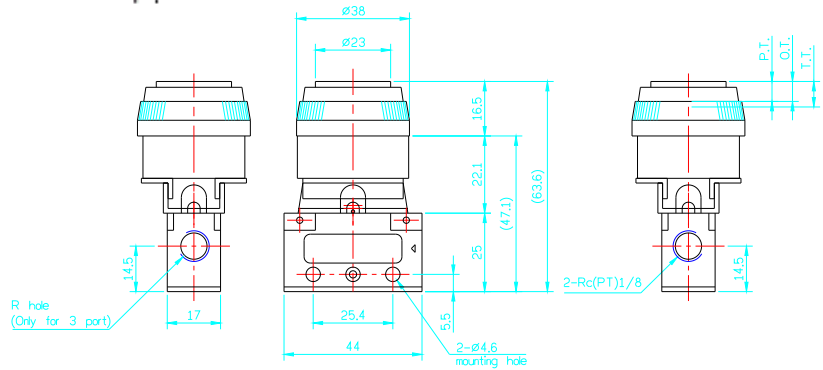

Specifications:

Series	VT
Port size	RC(PT)1/8"
Operating fluid	Air
Pressure range Kg/cm²	1~10 (0.1~1Mpa)
Effective area mm²(Cu)	2.5 (0.14)
Temp. range	0~60°C
Lubrication	Not required

How to Order:

VT	1	3	04	R
Series	Size of port	Port	Type	Color
VT01	1 G1/8"	3 Port	01 Basic type	R Red
VT02	2 G1/4"		02 Roller lever	G Green
			03 One way roller lever	B Black
			04 PUsH button (mushroom)	
			05 Push button (flush)	
			06 Twist selector (2-position)	

Internal Construction:

Parts List:

No.	Description	Material
①	Body	Aluminium alloy
②	Push bar	Brass
③	Valve base	Brass
④	Seal	NBR
⑤	Spring	Stainless steel
⑥	Gasket	NBR
⑦	Cover	Steel

Basic Type:

• VT 1301

Symbol: 3-port

*F.O.F	21N(2.1kgf)
P.T.	4.9mm
O.T.	1.6mm
T.T.	6.5mm

Color: Red Green Black

Panel mounting hole

Push Button (flush):

- VT 1305

Symbol: 3-port

Condition: *0.5Mpa (5.1 kg/cm²):

*F.O.F	21N(2.1kgf)
P.T.	4.9mm
O.T.	1.6mm
T.T.	6.5mm

Color: Red Green Black

Panel mounting hole

Twist Selector (2 position):

- VT 1306

Symbol: 3-port

Condition: *0.5Mpa (5.1 kg/cm²):

*F.O.F	15N(1.5kgf)
T.T.	90°

Color: Red Black