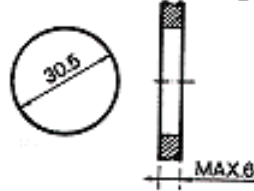

Panel mounting hole