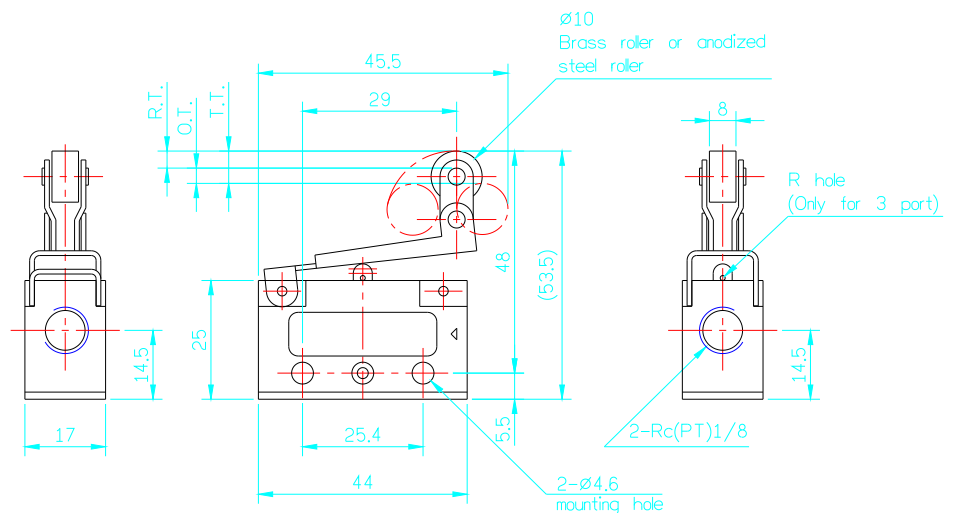

Specifications:

Series	VT
Port size	RC(PT)1/8"
Operating fluid	Air
Pressure range Kg/cm²	1~10 (0.1~1Mpa)
Effective area mm²(Cu)	2.5 (0.14)
Temp. range	0~60°C
Lubrication	Not required

How to Order:

VT	1	3	04	R
Series	Size of port	Port	Type	Color
VT01	1 G1/8"	3 Port	01 Basic type	R Red
VT02	2 G1/4"		02 Roller lever	G Green
			03 One way roller lever	B Black
			04 PUsH button (mushroom)	
			05 Push button (flush)	
			06 Twist selector (2-position)	

Internal Construction:

Parts List:

No.	Description	Material
①	Body	Aluminium alloy
②	Push bar	Brass
③	Valve base	Brass
④	Seal	NBR
⑤	Spring	Stainless steel
⑥	Gasket	NBR
⑦	Cover	Steel

Basic Type:

• VT 1301

Symbol: 3-port

Condition: *0.5Mpa (5.1kg/cm²):

*F.O.F	20N(2kgf)
P.T.	1.5mm
O.T.	1.5mm
T.T.	3mm

Roller Lever:

• VT 1302

Symbol: 3-port

Condition: *0.5Mpa (5.1kg/cm²):

*F.O.F	10N(1kgf)
P.T.	3.2mm
O.T.	2.3mm
T.T.	5.5mm

One Way Roller Lever:

• VT 1303

Symbol: 3-port

Condition: *0.5Mpa (5.1kg/cm²):

*F.O.F	10N(1kgf)
P.T.	3.2mm
O.T.	2.3mm
T.T.	5.5mm

Push Button (mushroom):

- VT 1304

Symbol: 3-port

Condition: *0.5Mpa (5.1 kg/cm²):