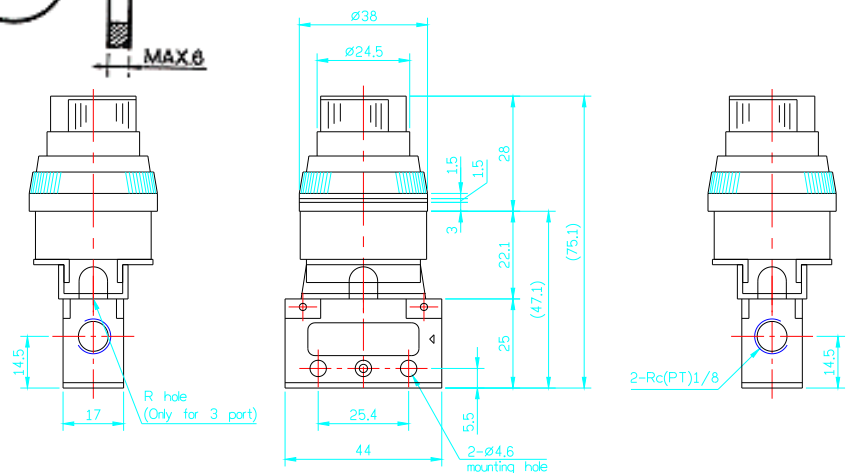

Panel mounting hole