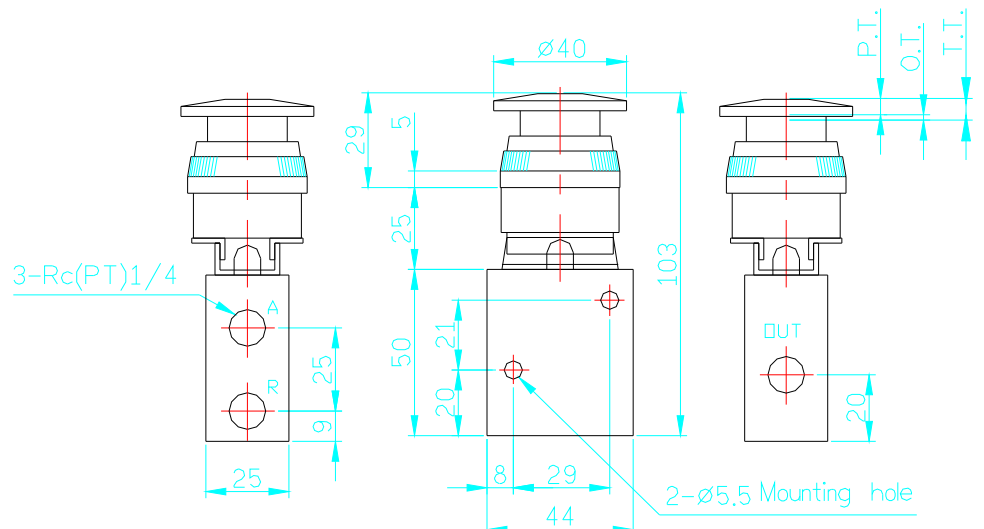

Specifications:

Series	VT
Port size	RC(PT)1/8"
Operating fluid	Air
Pressure range Kg/cm²	1~10 (0.1~1Mpa)
Effective area mm²(Cu)	2.5 (0.14)
Temp. range	0~60°C
Lubrication	Not required

How to Order:

VT	1	3	04	R
Series	Size of port	Port	Type	Color
VT01	1 G1/8"	3 Port	01 Basic type	R Red
VT02	2 G1/4"		02 Roller lever	G Green
			03 One way roller lever	B Black
			04 PUsH button (mushroom)	
			05 Push button (flush)	
			06 Twist selector (2-position)	

Symbol: 3-port

Condition: *0.5Mpa (5.1 kg/cm²):

*F.O.F	52N(5.2kgf)
P.T.	6.5mm
O.T.	4.5mm
T.T.	11mm

Push Button (mushroom):

• VT 2304

Symbol: 3-port

Condition: *0.5Mpa (5.1 kg/cm²):

*F.O.F	52N(5.2kgf)
P.T.	4.9mm
O.T.	1.6mm
T.T.	6.5mm

□ Color: **R** Red **G** Green **B** Black

Push Button (extended):

• VT 2305

Symbol: 3-port

Condition: *0.5Mpa (5.1 kg/cm²):

*F.O.F	52N(5.2kgf)
P.T.	4.9mm
O.T.	1.6mm
T.T.	6.5mm

Color: Red Green

Twist Selector: