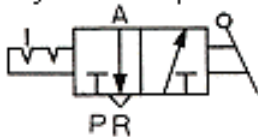

Color: Red Green Black

Panel mounting hole

Twist Selector (2 position):

- VT 1306

Symbol: 3-port

Condition: *0.5Mpa (5.1 kg/cm²):

*F.O.F	15N(1.5kgf)
T.T.	90°

Color: Red Black