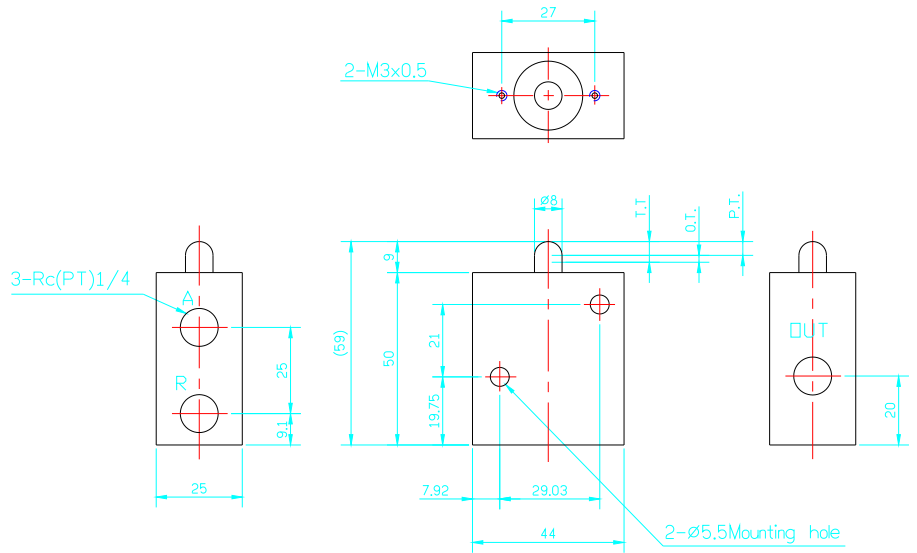

Panel mounting hole

Basic Type:

• VT 2301

Symbol: 3-port

Condition: *0.5Mpa (5.1 kg/cm²):

*F.O.F	52N(5.2kgf)
P.T.	3mm
O.T.	2mm
T.T.	5mm

One Way Roller Lever:

• VT 2302

Symbol: 3-port

Condition: *0.5Mpa (5.1 kg/cm²):

*F.O.F	52N(5.2kgf)
P.T.	6.5mm
O.T.	4.5mm
T.T.	11mm

Push Button (mushroom):

• VT 2304

Symbol: 3-port

Condition: *0.5Mpa (5.1 kg/cm²):

*F.O.F	52N(5.2kgf)
P.T.	4.9mm
O.T.	1.6mm
T.T.	6.5mm

□ Color: **R** Red **G** Green **B** Black

Push Button (extended):

• VT 2305

Symbol: 3-port

Condition: *0.5Mpa (5.1 kg/cm²):

*F.O.F	52N(5.2kgf)
P.T.	4.9mm
O.T.	1.6mm
T.T.	6.5mm

Color: Red Green

Twist Selector: