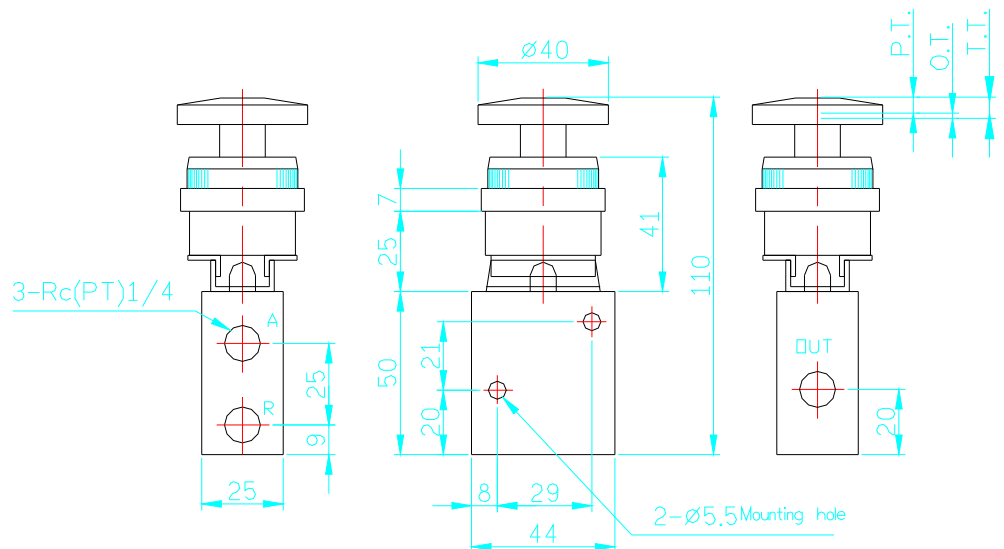

□ Color: **R** Red **G** Green **B** Black

Push Button (extended):

• VT 2305

Symbol: 3-port

Condition: *0.5Mpa (5.1 kg/cm²):

*F.O.F	52N(5.2kgf)
P.T.	4.9mm
O.T.	1.6mm
T.T.	6.5mm

Color: Red Green

Twist Selector:

• VT 2306

Symbol: 3-port

Condition: *0.5Mpa (5.1 kg/cm²):

*F.O.F	52N(5.2kgf)
T.T.	90°

Color: Red Green Black

Push Button (latching):

• VT 2311

Symbol: 3-port

Condition: *0.5Mpa (5.1 kg/cm²):

*F.O.F	52N(5.2kgf)
P.T.	4.9mm
O.T.	1.6mm
T.T.	6.5mm