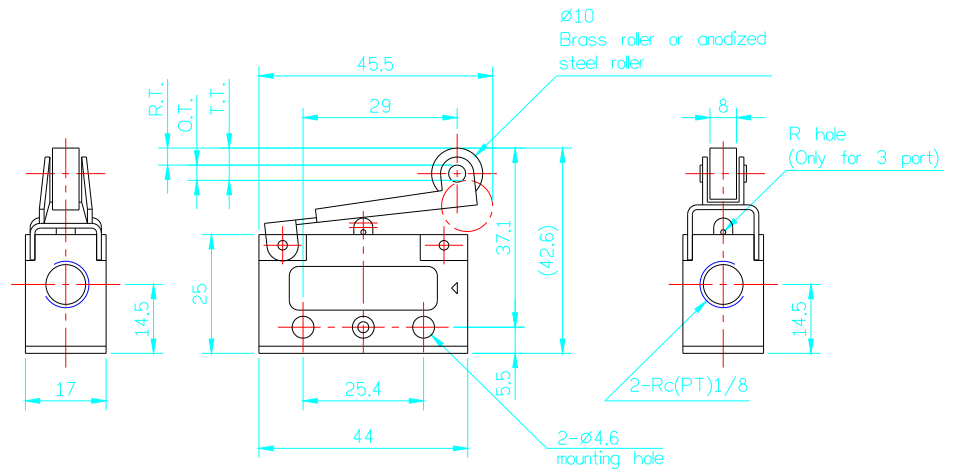

Specifications:

Series	VT
Port size	RC(PT)1/8"
Operating fluid	Air
Pressure range Kg/cm²	1~10 (0.1~1Mpa)
Effective area mm²(Cu)	2.5 (0.14)
Temp. range	0~60°C
Lubrication	Not required

How to Order:

VT	1	3	04	R
Series	Size of port	Port	Type	Color
VT01	1 G1/8"	3 Port	01 Basic type	R Red
VT02	2 G1/4"		02 Roller lever	G Green
			03 One way roller lever	B Black
			04 PUsH button (mushroom)	
			05 Push button (flush)	
			06 Twist selector (2-position)	

Internal Construction:

Parts List:

No.	Description	Material
①	Body	Aluminium alloy
②	Push bar	Brass
③	Valve base	Brass
④	Seal	NBR
⑤	Spring	Stainless steel
⑥	Gasket	NBR
⑦	Cover	Steel

Basic Type:

• VT 1301

Symbol: 3-port

Condition: *0.5Mpa (5.1kg/cm²):

*F.O.F	20N(2kgf)
P.T.	1.5mm
O.T.	1.5mm
T.T.	3mm

Roller Lever:

• VT 1302

Symbol: 3-port

Condition: *0.5Mpa (5.1kg/cm²):

*F.O.F	10N(1kgf)
P.T.	3.2mm
O.T.	2.3mm
T.T.	5.5mm

One Way Roller Lever:

• VT 1303

Symbol: 3-port

Condition: *0.5Mpa (5.1kg/cm²):

*F.O.F	10N(1kgf)
P.T.	3.2mm
O.T.	2.3mm
T.T.	5.5mm

Push Button (mushroom):

- VT 1304

Symbol: 3-port

Condition: *0.5Mpa (5.1 kg/cm²):