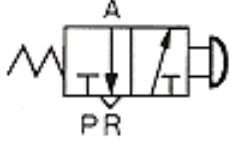

• VT 1303

Symbol: 3-port

Condition: *0.5Mpa (5.1kg/cm²):

*F.O.F	10N(1kgf)
P.T.	3.2mm
O.T.	2.3mm
T.T.	5.5mm

Push Button (mushroom):

- VT 1304

Symbol: 3-port

Condition: *0.5Mpa (5.1 kg/cm²):