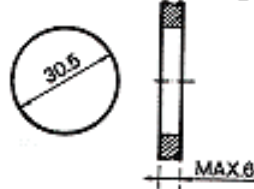

Panel mounting hole