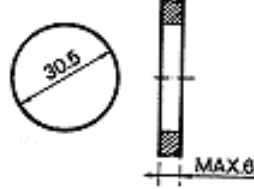

Panel mounting hole