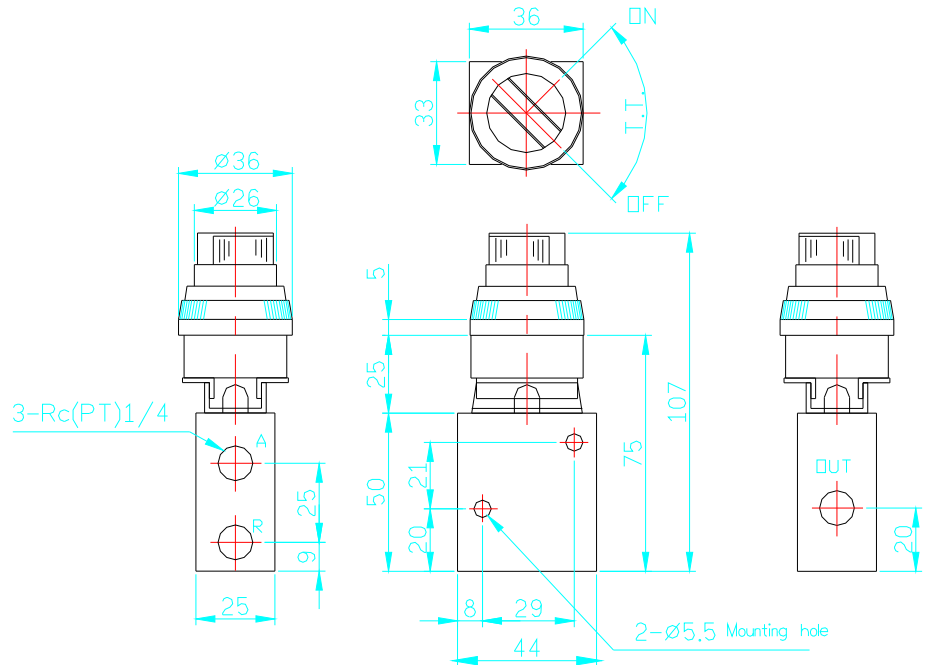

Twist Selector:

• VT 2306

Symbol: 3-port

Condition: *0.5Mpa (5.1 kg/cm²):

*F.O.F	52N(5.2kgf)
T.T.	90°

Color: ☐ Red ☒ Green ☐ Black