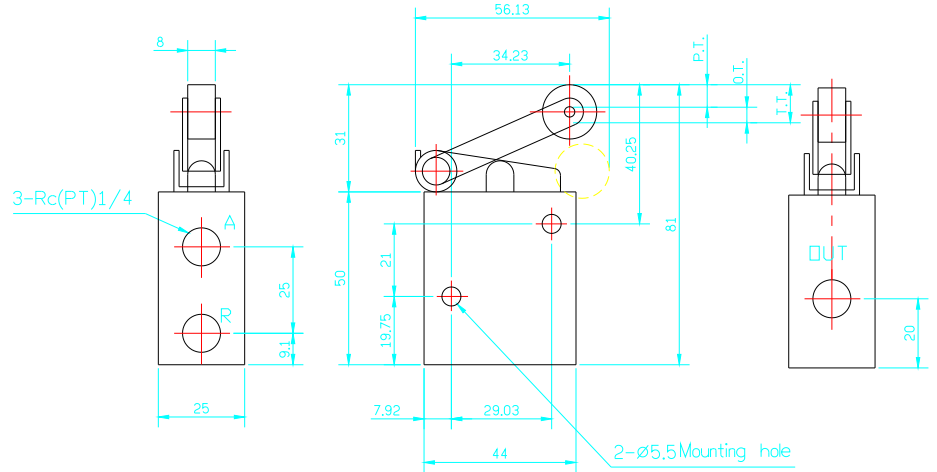

Specifications:

Series	VT
Port size	RC(PT)1/8"
Operating fluid	Air
Pressure range Kg/cm²	1~10 (0.1~1Mpa)
Effective area mm²(Cu)	2.5 (0.14)
Temp. range	0~60°C
Lubrication	Not required

How to Order:

VT	1	3	04	R
Series	Size of port	Port	Type	Color
VT01	1 G1/8"	3 Port	01 Basic type	R Red
VT02	2 G1/4"		02 Roller lever	G Green
			03 One way roller lever	B Black
			04 PUsH button (mushroom)	
			05 Push button (flush)	
			06 Twist selector (2-position)	

Panel mounting hole

Basic Type:

• VT 2301

Symbol: 3-port

Condition: *0.5Mpa (5.1 kg/cm²):

*F.O.F	52N(5.2kgf)
P.T.	3mm
O.T.	2mm
T.T.	5mm

One Way Roller Lever:

• VT 2302

Symbol: 3-port

Condition: *0.5Mpa (5.1 kg/cm²):

*F.O.F	52N(5.2kgf)
P.T.	6.5mm
O.T.	4.5mm
T.T.	11mm

Push Button (mushroom):

• VT 2304

Symbol: 3-port

Condition: *0.5Mpa (5.1 kg/cm²):

*F.O.F	52N(5.2kgf)
P.T.	4.9mm
O.T.	1.6mm
T.T.	6.5mm

□ Color: **R** Red **G** Green **B** Black

Push Button (extended):

• VT 2305

Symbol: 3-port

Condition: *0.5Mpa (5.1 kg/cm²):

*F.O.F	52N(5.2kgf)
P.T.	4.9mm
O.T.	1.6mm
T.T.	6.5mm

Color: Red Green

Twist Selector: