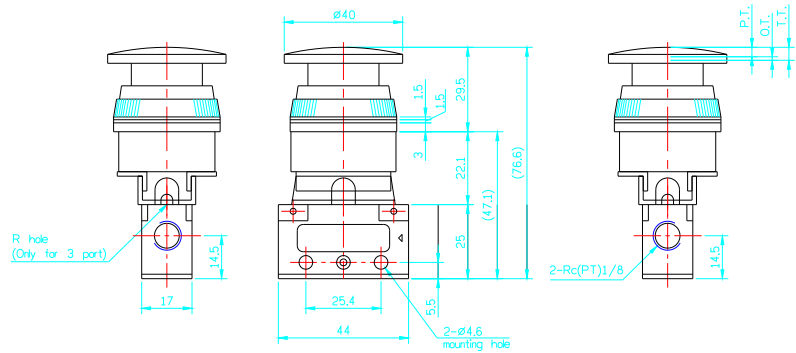

Specifications:

Series	VT
Port size	RC(PT)1/8"
Operating fluid	Air
Pressure range Kg/cm²	1~10 (0.1~1Mpa)
Effective area mm²(Cu)	2.5 (0.14)
Temp. range	0~60°C
Lubrication	Not required

How to Order:

VT	1	3	04	R
Series	Size of port	Port	Type	Color
VT01	1 G1/8"	3 Port	01 Basic type	R Red
VT02	2 G1/4"		02 Roller lever	G Green
			03 One way roller lever	B Black
			04 PUsH button (mushroom)	
			05 Push button (flush)	
			06 Twist selector (2-position)	

Internal Construction:

Parts List:

No.	Description	Material
①	Body	Aluminium alloy
②	Push bar	Brass
③	Valve base	Brass
④	Seal	NBR
⑤	Spring	Stainless steel
⑥	Gasket	NBR
⑦	Cover	Steel

Basic Type:

• VT 1301

Symbol: 3-port

• VT 1303

Symbol: 3-port

Condition: *0.5Mpa (5.1kg/cm²):

*F.O.F	10N(1kgf)
P.T.	3.2mm
O.T.	2.3mm
T.T.	5.5mm

Push Button (mushroom):

- VT 1304

Symbol: 3-port

Condition: *0.5Mpa (5.1 kg/cm²):

*F.O.F	21N(2.1kgf)
P.T.	4.9mm
O.T.	1.6mm
T.T.	6.5mm

Color: Red Green Black

Panel mounting hole

Push Button (flush):

- VT 1305

Symbol: 3-port

Condition: *0.5Mpa (5.1 kg/cm²):

*F.O.F	21N(2.1kgf)
P.T.	4.9mm
O.T.	1.6mm
T.T.	6.5mm