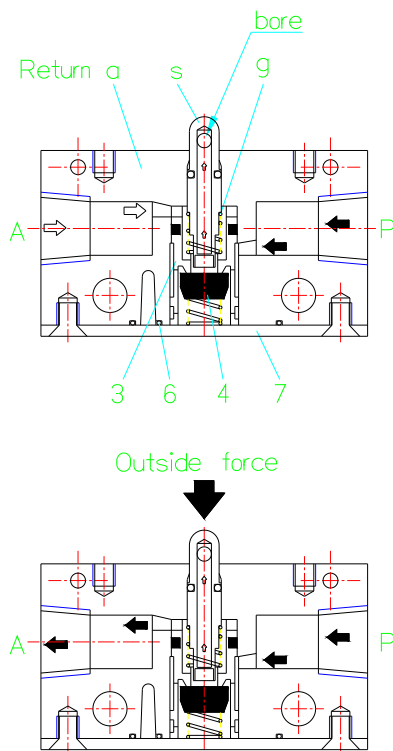

Specifications:

Series	VT
Port size	RC(PT)1/8"
Operating fluid	Air
Pressure range Kg/cm²	1~10 (0.1~1Mpa)
Effective area mm²(Cu)	2.5 (0.14)
Temp. range	0~60°C
Lubrication	Not required

How to Order:

VT	1	3	04	R
Series	Size of port	Port	Type	Color
VT01	1 G1/8"	3 Port	01 Basic type	R Red
VT02	2 G1/4"		02 Roller lever	G Green
			03 One way roller lever	B Black
			04 PUsH button (mushroom)	
			05 Push button (flush)	
			06 Twist selector (2-position)	

Internal Construction:

Parts List:

No.	Description	Material
①	Body	Aluminium alloy
②	Push bar	Brass
③	Valve base	Brass
④	Seal	NBR
⑤	Spring	Stainless steel
⑥	Gasket	NBR
⑦	Cover	Steel

Basic Type:

• VT 1301

Symbol: 3-port

Condition: *0.5Mpa (5.1kg/cm²):

*F.O.F	20N(2kgf)
P.T.	1.5mm
O.T.	1.5mm
T.T.	3mm

Roller Lever:

• VT 1302

Symbol: 3-port

Condition: *0.5Mpa (5.1kg/cm²):

*F.O.F	10N(1kgf)
P.T.	3.2mm
O.T.	2.3mm
T.T.	5.5mm

One Way Roller Lever:

Panel mounting hole

Basic Type:

• VT 2301

Symbol: 3-port

Condition: *0.5Mpa (5.1 kg/cm²):

*F.O.F	52N(5.2kgf)
P.T.	3mm
O.T.	2mm
T.T.	5mm

One Way Roller Lever:

• VT 2302