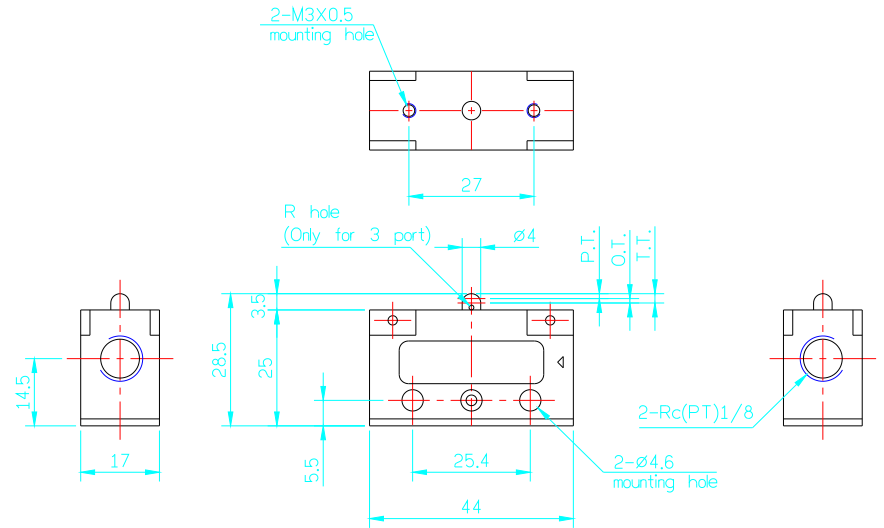

Specifications:

Series	VT
Port size	RC(PT)1/8"
Operating fluid	Air
Pressure range Kg/cm²	1~10 (0.1~1Mpa)
Effective area mm²(Cu)	2.5 (0.14)
Temp. range	0~60°C
Lubrication	Not required

How to Order:

VT	1	3	04	R
Series	Size of port	Port	Type	Color
VT01	1 G1/8"	3 Port	01 Basic type	R Red
VT02	2 G1/4"		02 Roller lever	G Green
			03 One way roller lever	B Black
			04 PUsH button (mushroom)	
			05 Push button (flush)	
			06 Twist selector (2-position)	

Internal Construction:

Parts List:

No.	Description	Material
①	Body	Aluminium alloy
②	Push bar	Brass
③	Valve base	Brass
④	Seal	NBR
⑤	Spring	Stainless steel
⑥	Gasket	NBR
⑦	Cover	Steel

Basic Type:

• VT 1301

Symbol: 3-port

Condition: *0.5Mpa (5.1kg/cm²):

*F.O.F	20N(2kgf)
P.T.	1.5mm
O.T.	1.5mm
T.T.	3mm

Roller Lever:

• VT 1302

Symbol: 3-port

Condition: *0.5Mpa (5.1kg/cm²):

*F.O.F	10N(1kgf)
P.T.	3.2mm
O.T.	2.3mm
T.T.	5.5mm

One Way Roller Lever:

• VT 1303

Symbol: 3-port

Condition: *0.5Mpa (5.1kg/cm²):

*F.O.F	10N(1kgf)
P.T.	3.2mm
O.T.	2.3mm
T.T.	5.5mm

Push Button (mushroom):

- VT 1304

Symbol: 3-port

Condition: *0.5Mpa (5.1 kg/cm²):