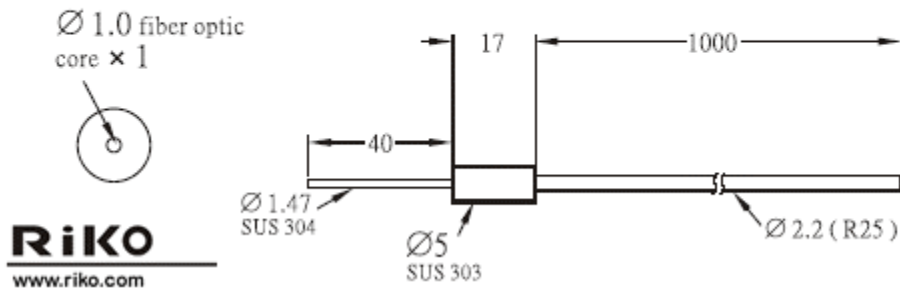

FT-510

Free cut

Ø 1.0 fiber optic core × 1

RiKO
www.riko.com

FT-510-I

Free cut

Ø 1.0 fiber optic core × 1

RiKO
www.riko.com

FT-510-S

Free cut

Ø 1.0 fiber optic core × 1

RiKO
www.riko.com

FT-510-M

Free cut

FT-510-L

Free cut