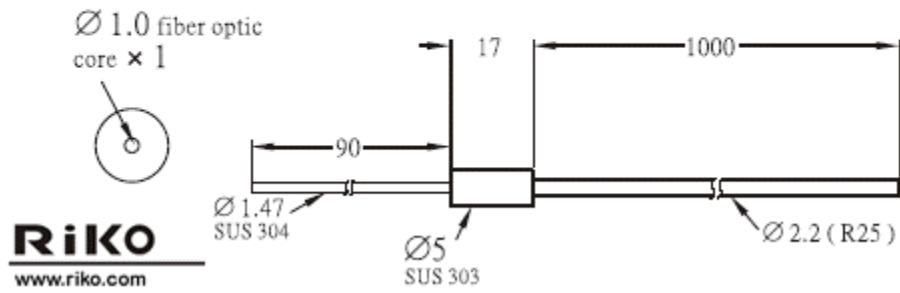

FT-510-S

Free cut

Ø 1.0 fiber optic core × 1

RiKO
www.riko.com

FT-510-M

Free cut

FT-510-L

Free cut