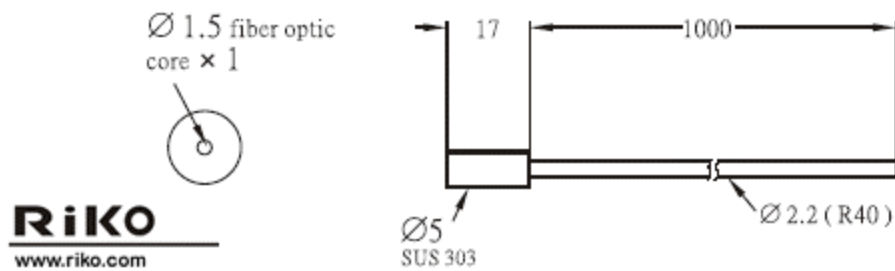

FTX-510

Free cut