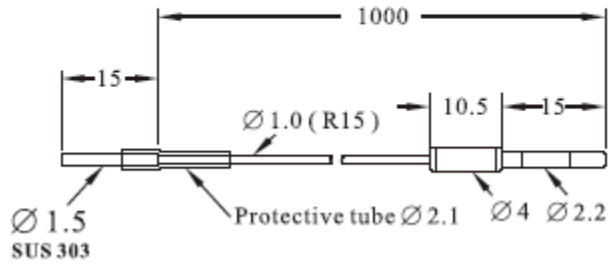

FTE-110-H10

Free cut

Ø 0.25 fiber optic
core × 1

RiKO
www.riko.com

FTS-110

Free cut

Ø 0.5 fiber optic
core × 1

RiKO
www.riko.com