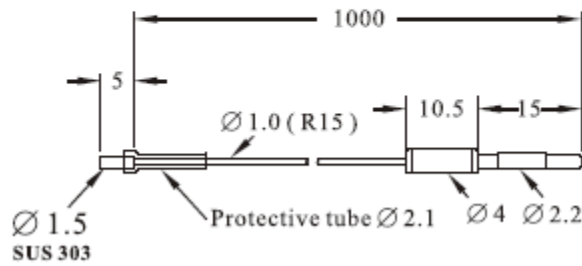

FTS-110-H5

Free cut

Ø 0.5 fiber optic
core × 1

RiKO
www.riko.com